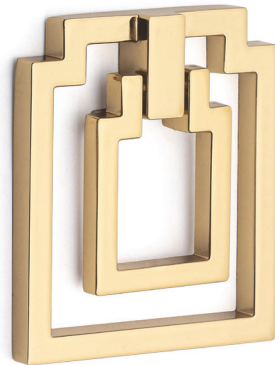

Hole Center:

32

Lacquered Colours: Gold, Titanium, Bronze, Rose, Fume.

Brushed Colours: Matt Antique Bronze, Matt Scotch Fume, Matt Gold, Scotch Antique Brass, Scotch Antique Copper, Inox.

Basic Colours: Chrome, Matt Black.

KARE HALKA | COD : 2774 | Zamac