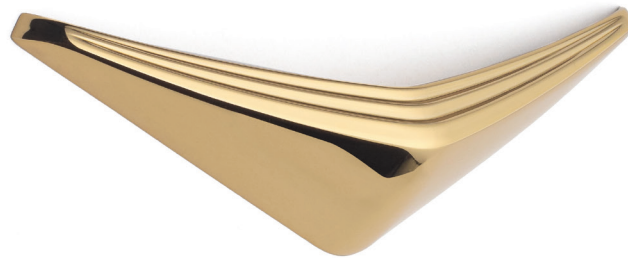

Hole Center:

64

Lacquered Colours: Gold, Titanium, Bronze, Rose, Fume.

Brushed Colours: Matt Antique Bronze, Matt Scotch Fume, Matt Gold, Scotch Antique Brass, Scotch Antique Copper, Inox.

Basic Colours: Chrome, Matt Black.

VIENA

COD : 2590

Zamac