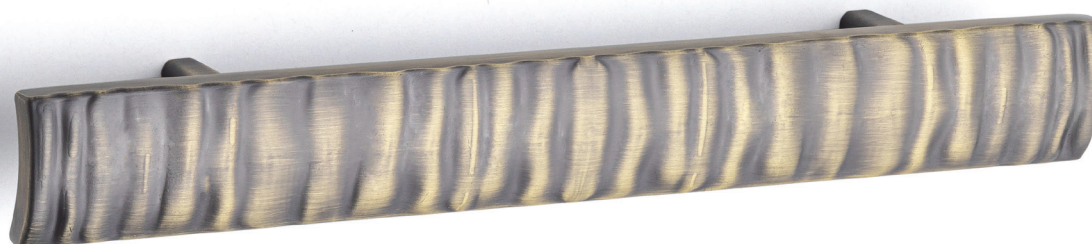

# SILVES

“Add elegance to your furniture with the Silves series, featuring a sleek linear design and functional features.”

SILVES

COD: 1184

Aluminium

**Hole Center:**

160

224