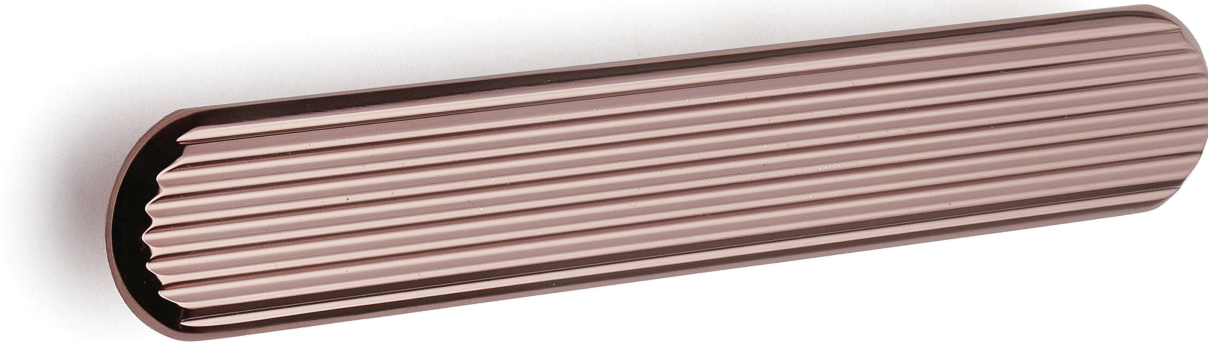

TOKYO

CODE: 1186

Aluminium

Finish Size: (mm)	Hole Center: (mm)
100	32
150	96
200	128
250	192
300	224
350	288
400	320
450	384
500	416

Lacquered Colours: Gold, Titanium, Bronze, Rose, Fume.
Brushed Colours: Matt Antique Bronze, Matt Scotch Fume,
Matt Gold, Scotch Antique Brass, Scotch Antique Copper, Inox.
Basic Colours: Chrome, Matt Black.