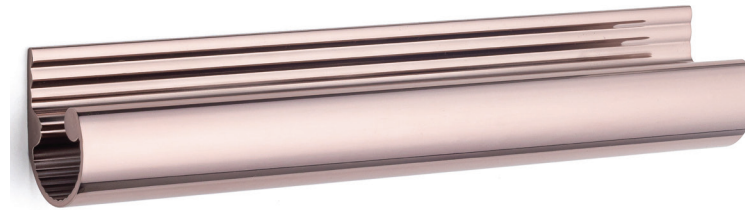

Hole Center:

160
224
288

Lacquered Colours: Gold, Titanium, Bronze, Rose, Fume.

Brushed Colours: Matt Antique Bronze, Matt Scotch Fume,
Matt Gold, Scotch Antique Brass, Scotch Antique Copper, Inox.

Basic Colours: Chrome, Matt Black.

SIDNEY | CODE: 1191 | Aluminium