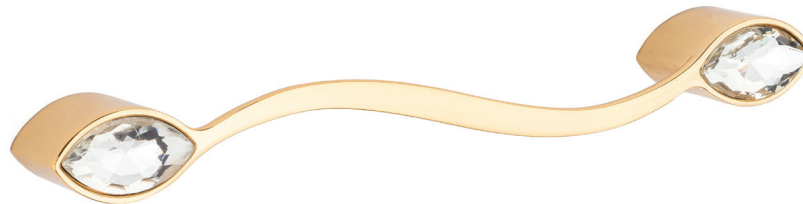

Hole Center:

160

Lacquered Colours: Gold, Titanium, Bronze, Rose, Fume.

Brushed Colours: Matt Antique Bronze, Matt Scotch Fume, Matt Gold, Scotch Antique Brass, Scotch Antique Copper, Inox.

Basic Colours: Chrome, Matt Black.

TASLI MEKIK

CODE: **1784**

Zamac