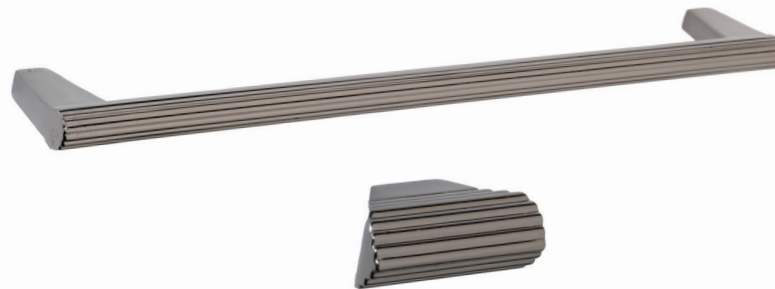

Hole Center:

Knob
128
192

Lacquered Colours: Gold, Titanium, Bronze, Rose, Fume.
Brushed Colours: Matt Antique Bronze, Matt Scotch Fume,
Matt Gold, Scotch Antique Brass, Scotch Antique Copper, Inox.
Basic Colours: Chrome, Matt Black.

CODE: **1407** | Zamac