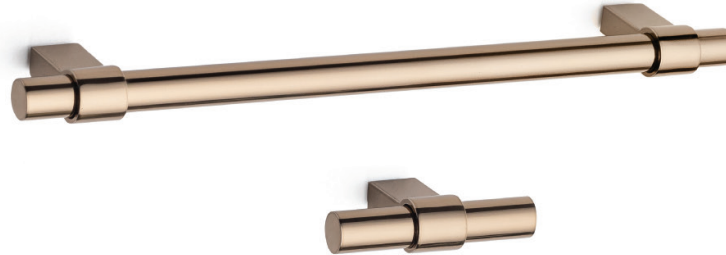

ASTORIA

CODE: **1357**

Aluminium - Zamac