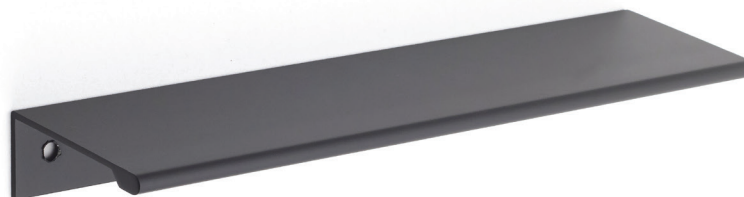

CODE: 1367

| Aluminium

Hole Center:

200

250

300

350

400

450

500

Lacquered Colours: Gold, Titanium, Bronze, Rose, Fume.

Brushed Colours: Matt Antique Bronze, Matt Scotch Fume, Matt Gold, Scotch Antique Brass, Scotch Antique Copper, Inox.

Basic Colours: Chrome, Matt Black.

CODE: 1368

| Aluminium