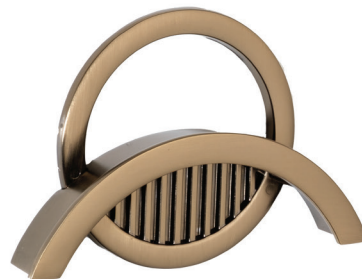

Hole Center:
32
64

Lacquered Colours: Gold, Titanium, Bronze, Rose, Fume.
Brushed Colours: Matt Antique Bronze, Matt Scotch Fume,
Matt Gold, Scotch Antique Brass, Scotch Antique Copper, Inox.
Basic Colours: Chrome, Matt Black.