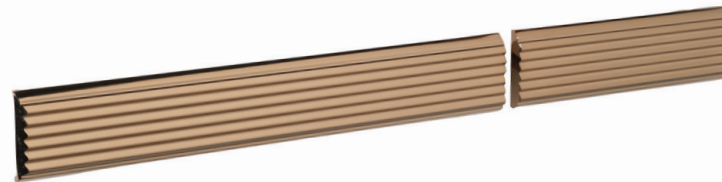

Hole Center:

160
224
288

Lacquered Colours: Gold, Titanium, Bronze, Rose, Fume.

Brushed Colours: Matt Antique Bronze, Matt Scotch Fume, Matt Gold, Scotch Antique Brass, Scotch Antique Copper, Inox.

Basic Colours: Chrome, Matt Black.

CODE: 1194

Aluminium