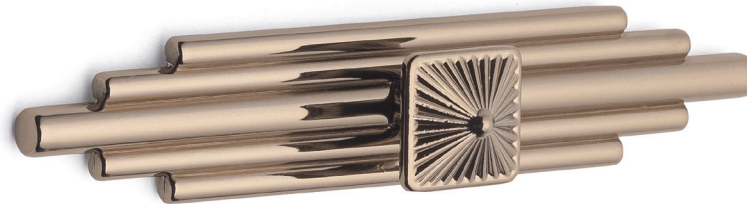

Hole Center:
32

Lacquered Colours: Gold, Titanium, Bronze, Rose, Fume.
Brushed Colours: Matt Antique Bronze, Matt Scotch Fume,
Matt Gold, Scotch Antique Brass, Scotch Antique Copper, Inox.
Basic Colours: Chrome, Matt Black.

AMON

CODE: **1752**

Zamac