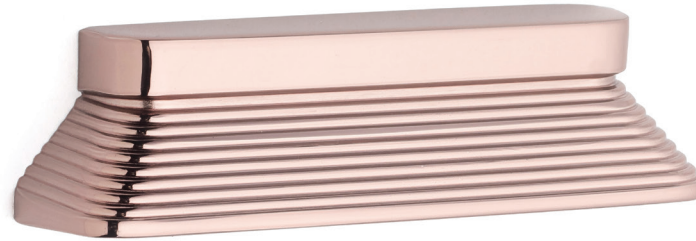

SET | CODE: 1582 | Zamac