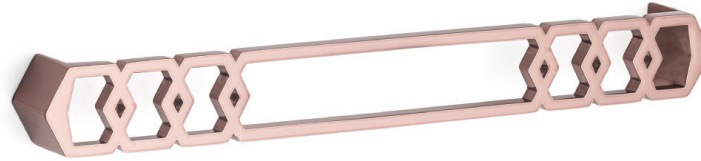

DELTA

CODE: 1758

Zamac