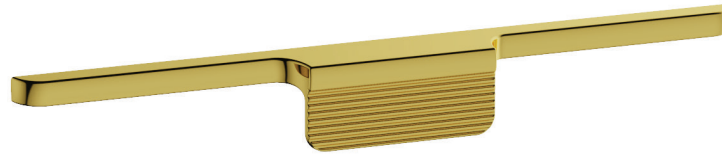

MITO

CODE: 1193

Aluminium