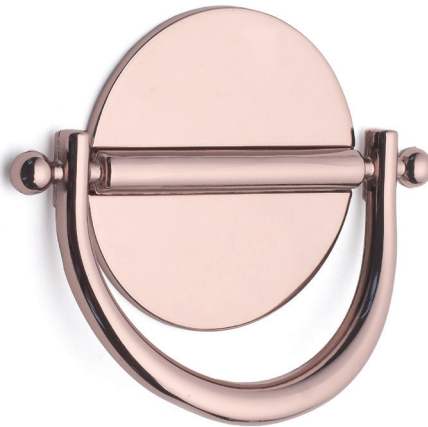

Hole Center:
000

Lacquered Colours: Gold, Titanium, Bronze, Rose, Fume.
Brushed Colours: Matt Antique Bronze, Matt Scotch Fume,
Matt Gold, Scotch Antique Brass, Scotch Antique Copper, Inox.
Basic Colours: Chrome, Matt Black.

DOLUNAY DUZ

CODE : **2386**

Zamac