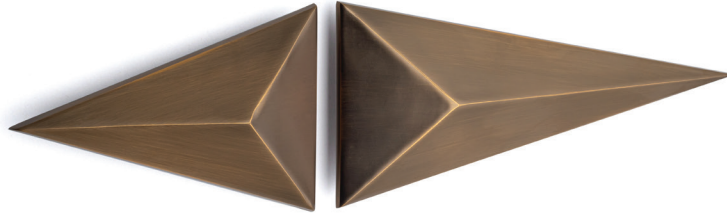

PRIZMA

CODE: 2581

Zamac

Hole Center:

64

128

Lacquered Colours: Gold, Titanium, Bronze, Rose, Fume.

Brushed Colours: Matt Antique Bronze, Matt Scotch Fume, Matt Gold, Scotch Antique Brass, Scotch Antique Copper, Inox.

Basic Colours: Chrome, Matt Black.

JUMA

CODE: 2582

Aluminium