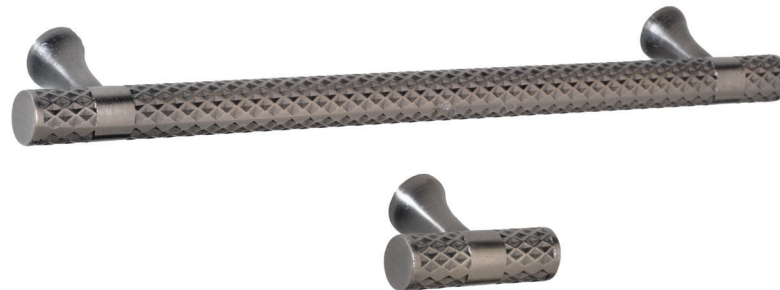

Hole Center:
Knob
128
160
192

Lacquered Colours: Gold, Titanium, Bronze, Rose, Fume.
Brushed Colours: Matt Antique Bronze, Matt Scotch Fume,
Matt Gold, Scotch Antique Brass, Scotch Antique Copper, Inox.
Basic Colours: Chrome, Matt Black.