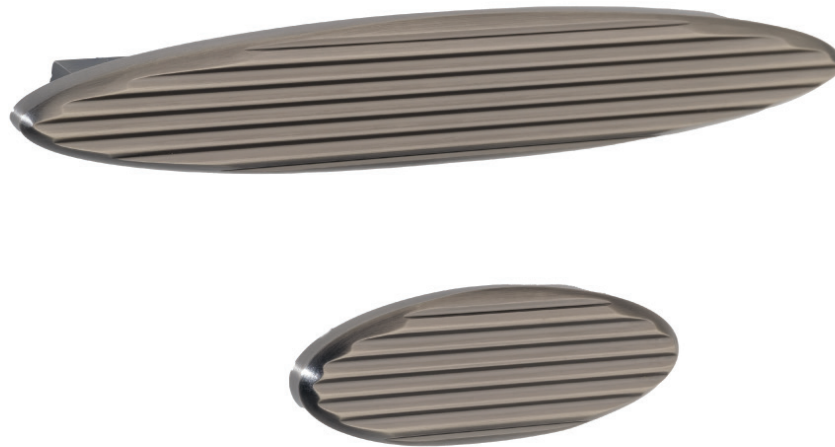

CODE: 1199

| Aluminium

Finish Size: (mm)	Hole Center: (mm)
80	32
150	96
200	128
250	192
300	224
350	288
400	320

Lacquered Colours: Gold, Titanium, Bronze, Rose, Fume.
Brushed Colours: Matt Antique Bronze, Matt Scotch Fume,
Matt Gold, Scotch Antique Brass, Scotch Antique Copper, Inox.
Basic Colours: Chrome, Matt Black.