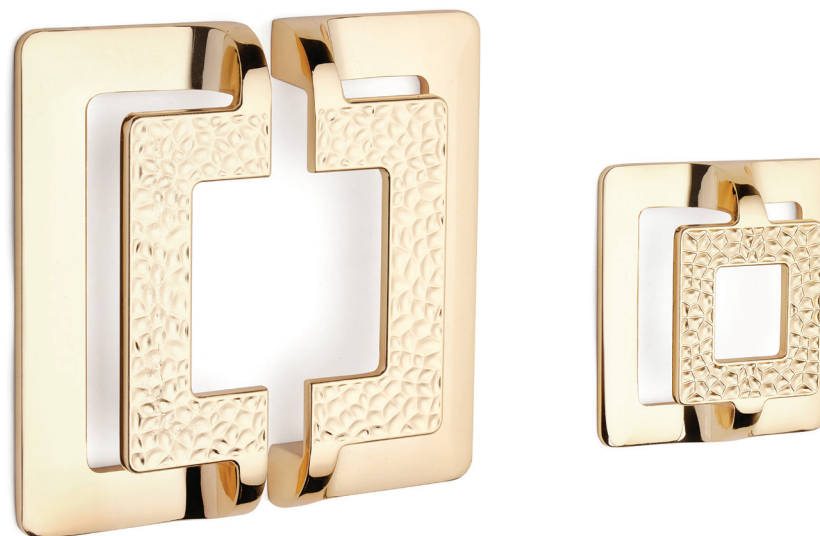

ALVITO

CODE : 2181

Aluminium

Hole Center:

64

128

Lacquered Colours: Gold, Titanium, Bronze, Rose, Fume.

Brushed Colours: Matt Antique Bronze, Matt Scotch Fume,
Matt Gold, Scotch Antique Brass, Scotch Antique Copper, Inox.

Basic Colours: Chrome, Matt Black.