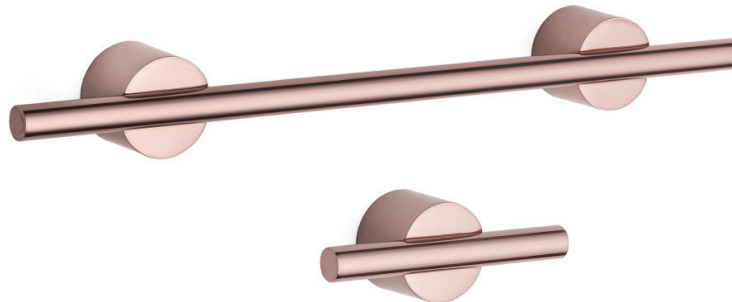

Hole Center:

000
128
160
192
224
256
320

Lacquered Colours: Gold, Titanium, Bronze, Rose, Fume.
Brushed Colours: Matt Antique Bronze, Matt Scotch Fume,
Matt Gold, Scotch Antique Brass, Scotch Antique Copper, Inox.
Basic Colours: Chrome, Matt Black.

ORIX

CODE: **1358**

Aluminium - Zamac