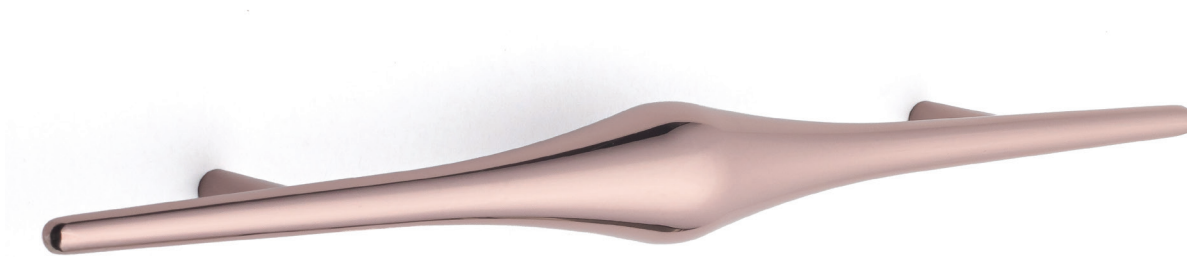

BENTLEY

CODE: 1179

Zamac

Hole Center:

128

160

288

Lacquered Colours: Gold, Titanium, Bronze, Rose, Fume.

Brushed Colours: Matt Antique Bronze, Matt Scotch Fume, Matt Gold, Scotch Antique Brass, Scotch Antique Copper, Inox.

Basic Colours: Chrome, Matt Black.