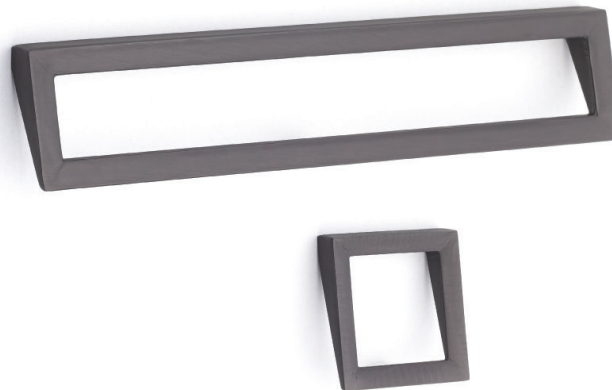

Hole Center:
96

Lacquered Colours: Gold, Titanium, Bronze, Rose, Fume.
Brushed Colours: Matt Antique Bronze, Matt Scotch Fume,
Matt Gold, Scotch Antique Brass, Scotch Antique Copper, Inox.
Basic Colours: Chrome, Matt Black.

KARE | CODE: 1583 | Zamac