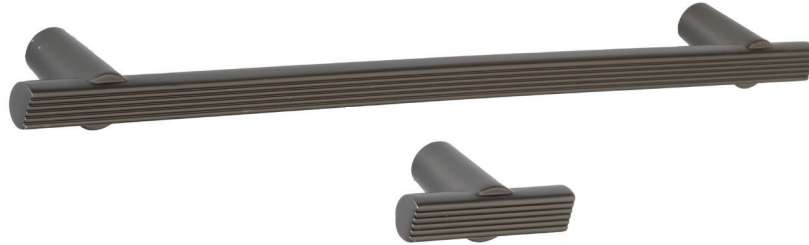

CODE: **1406** | Zamac