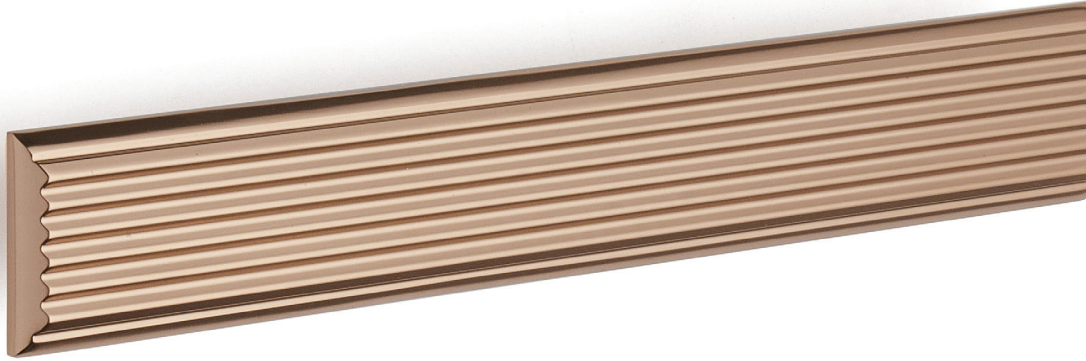

NARA

CODE: 1185

Aluminium

Finish Size: (mm)	Hole Center: (mm)
100	32
150	96
200	128
250	192
300	224
350	288
400	320
450	384
500	416

Lacquered Colours: Gold, Titanium, Bronze, Rose, Fume.
Brushed Colours: Matt Antique Bronze, Matt Scotch Fume,
Matt Gold, Scotch Antique Brass, Scotch Antique Copper, Inox.
Basic Colours: Chrome, Matt Black.