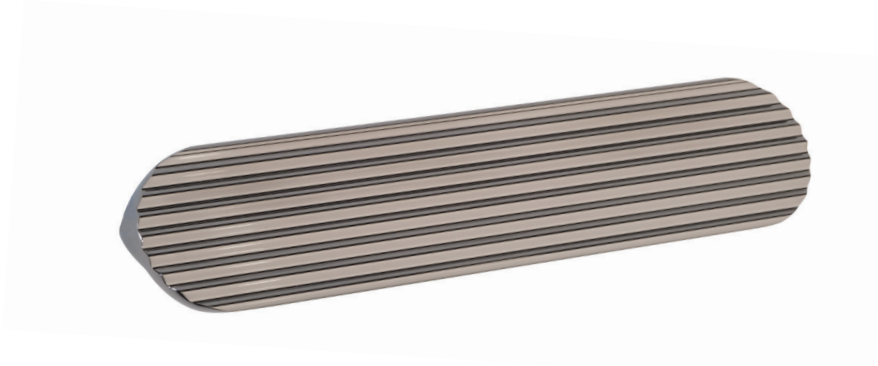

Finish Size: (mm)	Hole Center:
100	32
150	96
200	128
250	160
300	224

Lacquered Colours: Gold, Titanium, Bronze, Rose, Fume.
Brushed Colours: Matt Antique Bronze, Matt Scotch Fume, Matt Gold, Scotch Antique Brass, Scotch Antique Copper, Inox.
Basic Colours: Chrome, Matt Black.

CODE: **1356** | Aluminium